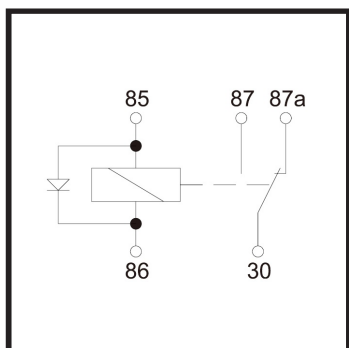

General-purpose automotive changeover relays. Relay can operate as normally closed or normally open. Relays are an ideal solution for switching operations. Thanks to their compact design, they are a solution for safe and quick service tasks on a vast assortment of vehicles.

1PC	Jobber	25PC	Jobber	Description
907-11	$4.06	907-35	$86.81	Relay 12V 40/30A No Resistor
917-11	$4.63	917-35	$94.61	Relay 12V 40/30A With Diode

OE interchange available in picocanada.com search function.