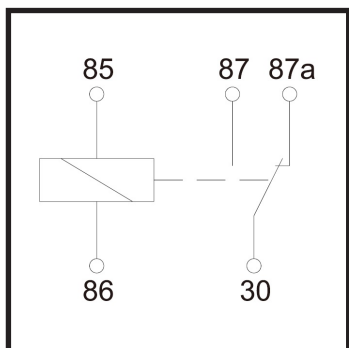

**NEW
PRODUCT!**

Automotive Relays

907

917