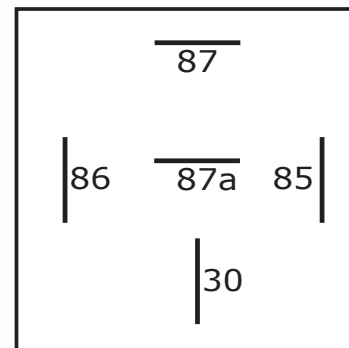

General-purpose automotive changeover relays. Relay can operate as normally closed or normally open. Relays are an ideal solution for switching operations. Thanks to their compact design, they are a solution for safe and quick service tasks on a vast assortment of vehicles.

1PC	Jobber	25PC	Jobber	Description
907-11	$4.06	907-35	$86.81	Relay 12V 40/30A No Resistor
917-11	$4.63	917-35	$94.61	Relay 12V 40/30A With Diode

OE interchange available in picocanada.com search function.