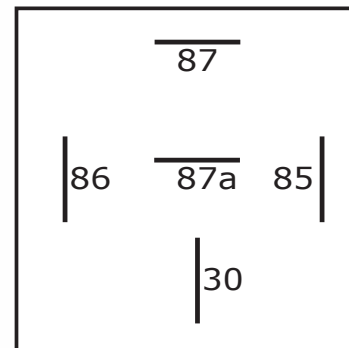

**NEW
PRODUCT!**

Automotive Relays

907

917