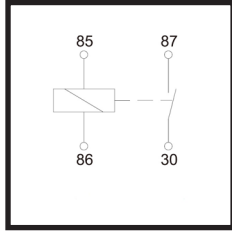

Automotive Relays