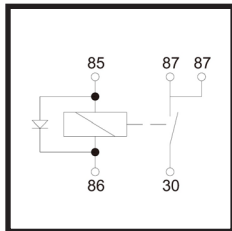

PICO®
CONNECT WITH PICO

**NEW
PRODUCT!**

Automotive Relays

934

918

General-purpose normally-open automotive relays. Normally-open relays close an electrical circuit when current is passed through its coil. Thanks to their compact design, they are a solution for safe and quick service tasks on a vast assortment of vehicles.

1PC	Jobber	25PC	Jobber	Description
933-11	$4.63	933-35	$94.61	Relay 12V 40A
934-11	$4.63	934-35	$94.61	Headlight & Ignition Relay 12V
918-11	$4.63	918-35	$94.61	Relay 12V 40/30A with Diode
913-11	$4.60	913-35	$94.56	Mini Blade Relay- 4PIN- 25/20-12V-NO or NC with Resistor

OE interchange available in picocanada.com search function.

PICO®

PICO OF CANADA LTD.

An All Canadian Company www.picocanada.com