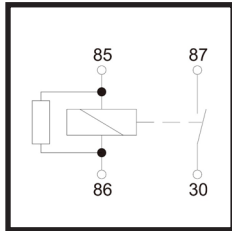

PICO®
CONNECT WITH PICO

**NEW
PRODUCT!**

Automotive Relays

918

913

General-purpose normally-open automotive relays. Normally-open relays close an electrical circuit when current is passed through its coil. Thanks to their compact design, they are a solution for safe and quick service tasks on a vast assortment of vehicles.

1PC	Jobber	25PC	Jobber	Description
933-11	$4.63	933-35	$94.61	Relay 12V 40A
934-11	$4.63	934-35	$94.61	Headlight & Ignition Relay 12V
918-11	$4.63	918-35	$94.61	Relay 12V 40/30A with Diode
913-11	$4.60	913-35	$94.56	Mini Blade Relay- 4PIN- 25/20-12V-NO or NC with Resistor

OE interchange available in picocanada.com search function.

PICO®

PICO OF CANADA LTD.

An All Canadian Company www.picocanada.com