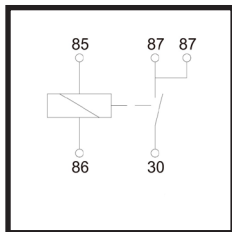

PICO®
CONNECT WITH PICO

**NEW
PRODUCT!**

Automotive Relays

933

934

General-purpose normally-open automotive relays. Normally-open relays close an electrical circuit when current is passed through its coil. Thanks to their compact design, they are a solution for safe and quick service tasks on a vast assortment of vehicles.

1PC	Jobber	25PC	Jobber	Description
933-11	$4.63	933-35	$94.61	Relay 12V 40A
934-11	$4.63	934-35	$94.61	Headlight & Ignition Relay 12V
918-11	$4.63	918-35	$94.61	Relay 12V 40/30A with Diode
913-11	$4.60	913-35	$94.56	Mini Blade Relay- 4PIN- 25/20-12V-NO or NC with Resistor

OE interchange available in picocanada.com search function.

PICO®

PICO OF CANADA LTD.

An All Canadian Company www.picocanada.com